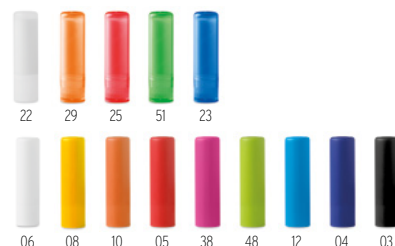

Gloss IT2698

Natural lip balm in assorted colours. Dermatologically tested. SPF10. Flavour: Vanilla. **Size** Ø1,9x7 cm
Print technique Pad printing,DL,RS,PD