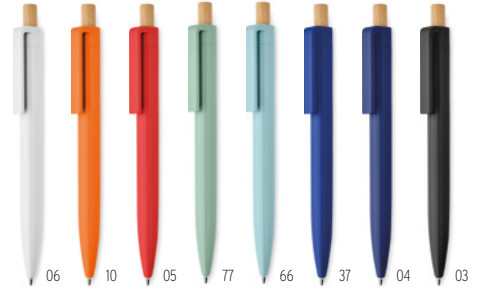

Penu MO2304

Push button ball pen in recycled ABS with bamboo push button. Blue ink. **Size** 13,4x1,5x1,1 cm **Print technique** Round screen printing ,P