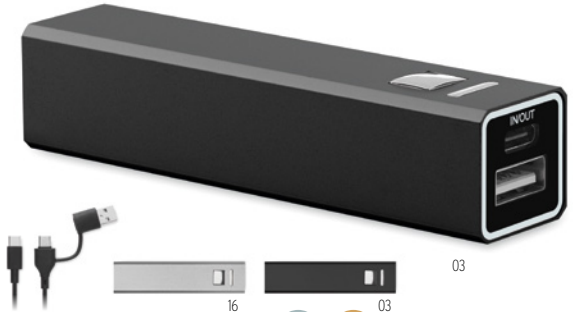

Poweraluc MO2374

Power bank 2600 mAh in recycled aluminium case. Capacity for smartphone use, out put current DC5V/2A. Including USB Type-C charging cable with Type-A adaptor. In/Output: USB Type-C. **Size** 9,5x2,1x2,1 cm **Print technique** Pad printing,L,PD