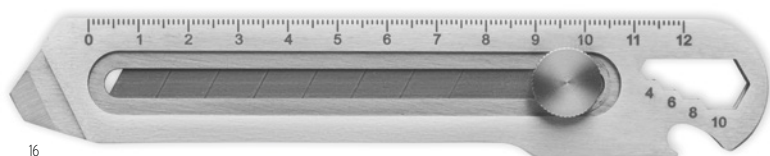

16

MO6970

Knifeplus MO6970

Stainless steel retractable knife with 8 carbon steel blades,
bottle opener, wrench and ruler. **Size** 15,9x2,8x1,3 cm
Print technique Pad printing,L