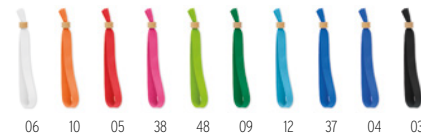

Fiesta MO6706

300D RPET polyester event wristband with bamboo ring closure. Wristband size 34 cm and 1,5 cm wide. **Size** 34x1,5 cm **Print technique** Screen printing, T1, TD, TR, TS