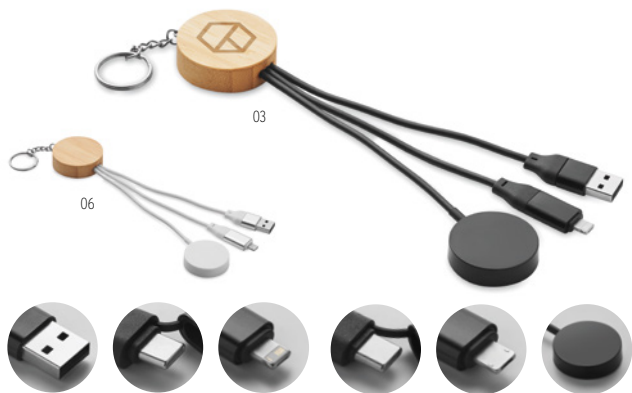

Cabo MO2443

60W cable in recycled ABS casing with keyring and phone stand. Input: 2-in-1 Type-C and Type-A. Output: Type-C and micro-B (2-in-1 pin). Cable length: 26 cm. **Size** 2,1x1,1x27,5 cm **Print technique** Pad printing,DL,D01

Linea MO2425

60W retractable charging cable in recycled ABS casing. Input: 2-in-1 Type-C and Type-A. Output: Type-C and micro-B (2-in-1 pin). Cable length: 80 cm. **Size** 5,3x5,3x1,6 cm **Print technique** Pad printing,DL,D01

MO2585

MO2567 > 99

03

Shaka MO2585 • 

60W lanyard charging cable type-C to type-C in RPET with phone cord holder. **Size** 0,5x1 cm
Print technique Pad printing,L,DL,DO1

Practical smartwatch charging cables

Bule MO2451

Key ring 4-in-1 charging cable 60W with bamboo detail. Input: 2-in-1 Type-C & Type-A. Output: Watch charging (Samsung® and Apple®), type-C and micro-B (2-in-1 pin).
Size 4,4x1,3x26,8 cm **Print technique** Pad printing,L,DL,D01