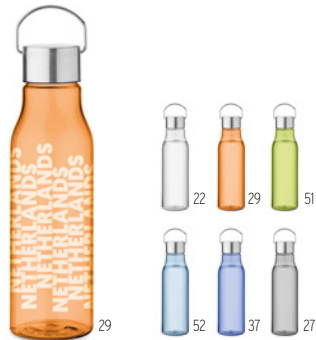

Vernal MO6976
Drinking bottle in RPET which is BPA free and stainless steel cap with lid handle. Leak free. Capacity: 600 ml. **Size** Ø6x23 cm **Print technique** Round screen printing,RD,PL