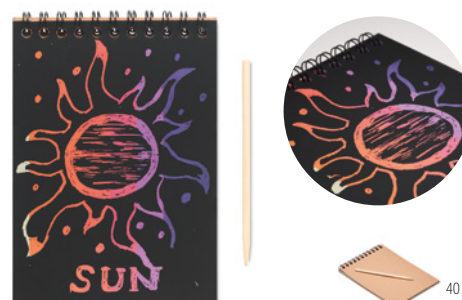

Black MO6699

Ring kraft scratching paper notebook including 10 black scratching recycled paper sheets and wooden pen. **Size** 10x14 cm **Print technique** Screen printing,DL

Dregg MO2501 ●
Wooden egg painting set with 4 markers and jute cord.
Size 10x7,5 cm **Print technique** Pad printing,L,DL,D01