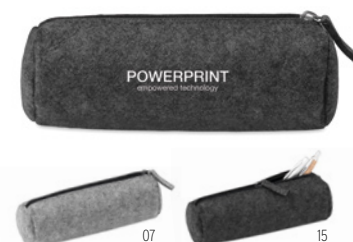

Penlo MO9819
Felt zippered pencil case. **Size** 21x7 cm
Print technique Screen printing,T1,B,TD,TR