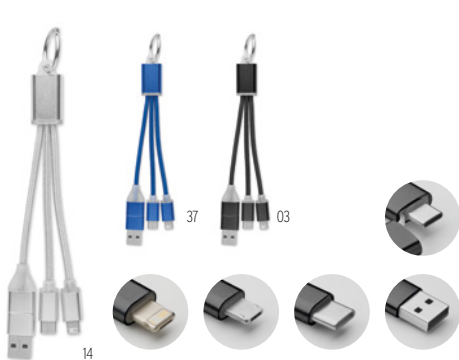

40

Chargoo MO2450 • **15W**

15W wireless charger with 3-in-1 charging cable with assorted connectors. Presented in bamboo magnetic closure box with strap. Type-C to Type C cable, C to USB-A, C to micro-B, C connectors. **Size** 9x6x1,9 cm **Print technique** Pad printing,L,DL,D01

03

Yapo MO6823 **15W**

Compact storage for cable, connector and cards with wireless charger 15W and phone stand functionality. Including data transfer and power transmission cable: type C to C cable with converters to micro B, 2-in-1 pin. C to A adapter, SIM card ejector pin and space for 2 Nano Sim and 1 TF card. **Size** 5,7x8,6x1 cm **Print technique** Pad printing

06

Supable MO2156

9 in 1 cable and connector set. Data transfer and power transmission cable (480 Mbps): Type-C to Type-C. Adapters: Type-C to Type-A and Type- C to 2-in-1 & micro-B. Micro and Nano SIM storage slots. Ejector pin tool. **Size** 3,0x1,6x10,7 cm **Print technique** Pad printing,DO1,DL,PD