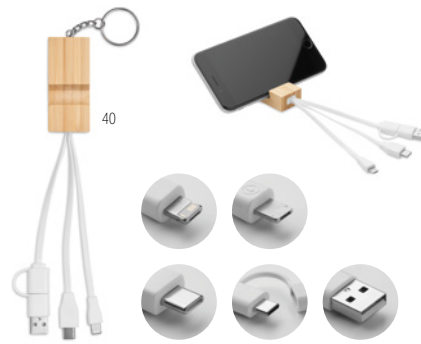

Clauerc MO2295

Bamboo key ring with phone stand functionality and integrated charging cable. Input: 2-in-1 Type-C & Type-A. Output: Type-C and micro-B (2-in-1 pin). **Size** 2,7x1,6x19,5 cm **Print technique** Pad printing,DO1,DL,L