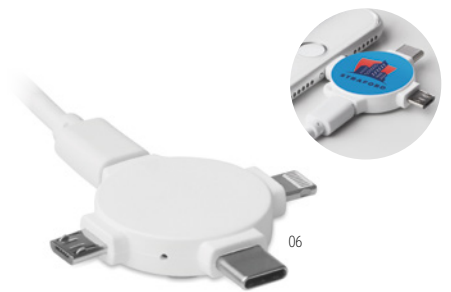

Clauer MO9888

Bamboo cover key ring with charging cable with USB-A to Micro-B (2-in-1 pin) and Type C. **Size** 12,5x2,7x0,8 cm **Print technique** Pad printing,DO1,DL,L

Bupow MO2422

Bamboo cover key ring charging cable. Input: 2-in-1 Type-C and Type-A. Output: Type-C and micro-B (2-in-1 pin). **Size** 5,8x3,9x0,97 cm **Print technique** Pad printing,L,DL,DO1

Key C MO6820

Key ring with 4-in-1 charging cable. In/Output: Type-C x2, Type-A, Micro USB. **Size** 7,3x1,4x1 cm **Print technique** Pad printing

Ligo Cable MO9654

3-in-1 charging cable with 3 different connectors, micro-USB, type-c and double sided connector. Suitable for iOS and Android devices. Ideal for full colour personalisation. **Size** 04,4x0,7 cm **Print technique** Pad printing,PD,DO1,DL