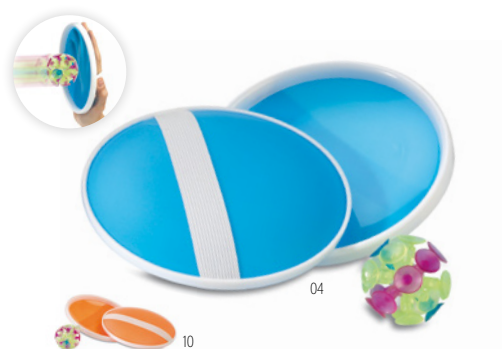

Catch&Play IT3852

Ball catch game including one suction ball and a pair of suction ball holders. **Size** Ø15x2 cm
Print technique Pad printing,DL