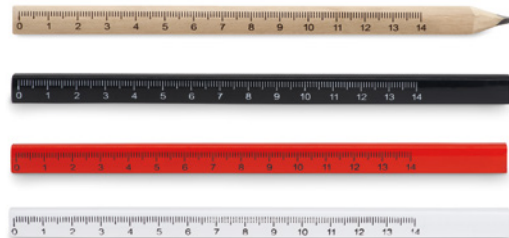

40

03

05

06

Maderos MO8686

Wooden carpenters pencil with 14 cm ruler.
Size 17,5x1x0,8 cm **Print technique** Pad printing,L

Multichillo MO2531

Recycled aluminium multi-function pocket knife. 5 functions: large blade, bottle opener, screwdriver, corkscrew and can opener. **Size** 8,5x2,5 cm **Print technique** Pad printing,L