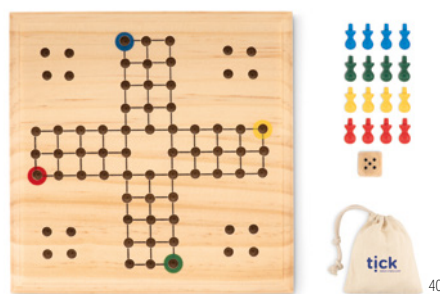

Ludo MO6110

Wooden Ludo game. Presented in cotton pouch. **Size** 12x12x1,5 cm
Print technique Pad printing,DO1,DL,L,S,T1,TD,TR