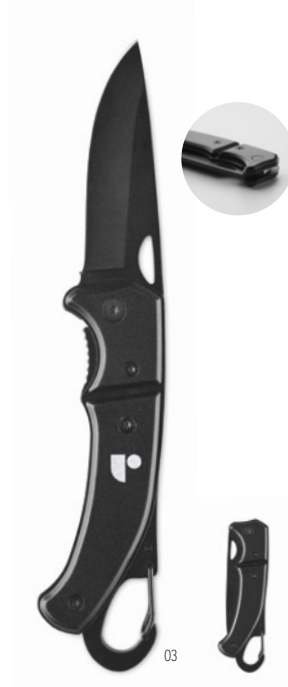

Skrarp MO2297

Stainless steel foldable knife in acacia wooden handle. Blade length: 6 cm. **Size** 9,1x2,4x1,4 cm **Print technique** Pad printing, L

Fife MO2364

Aluminium foldable knife with carabiner. Blade in stainless steel. The carabiner is not for climbing (non-professional use). **Size** 10x3x1 cm **Print technique** Pad printing, L